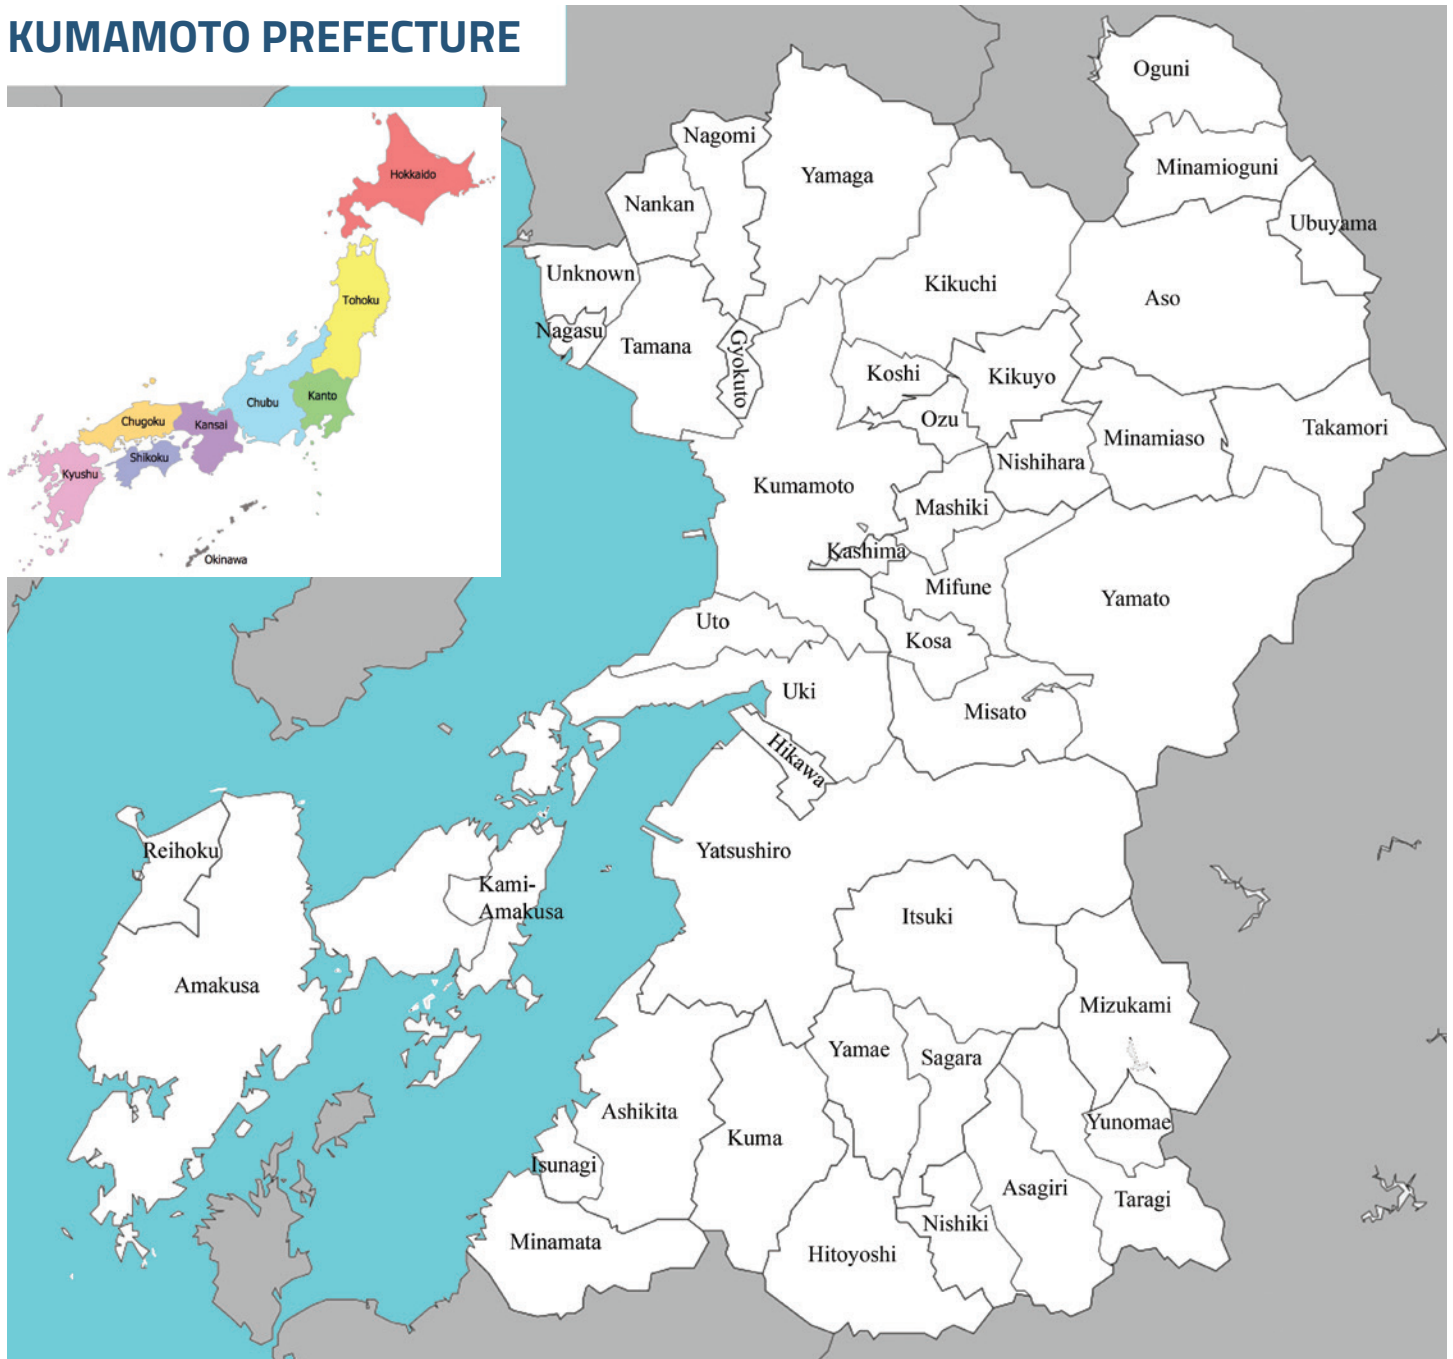

STUDENT PAGE

Opening Lesson: Our Home

ACTIVITY 1

1. Kumamoto City is in the Kumamoto municipality, or area. Color the Kumamoto municipality blue.
2. Goshoura is in the Amakusa municipality or area. Color the Amakusa municipality red.
3. If you live in Kumamoto Prefecture, draw a star on your county.

KUMAMOTO PREFECTURE

Images courtesy Wikipedia